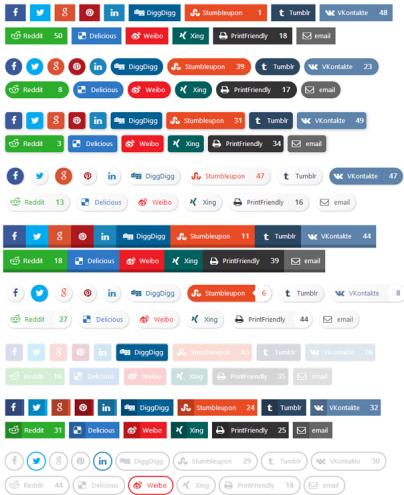

Social Share

the ultimate multi-purpose social network plugin

10 SPECIAL THEMES

flat retina templates style, fully responsive